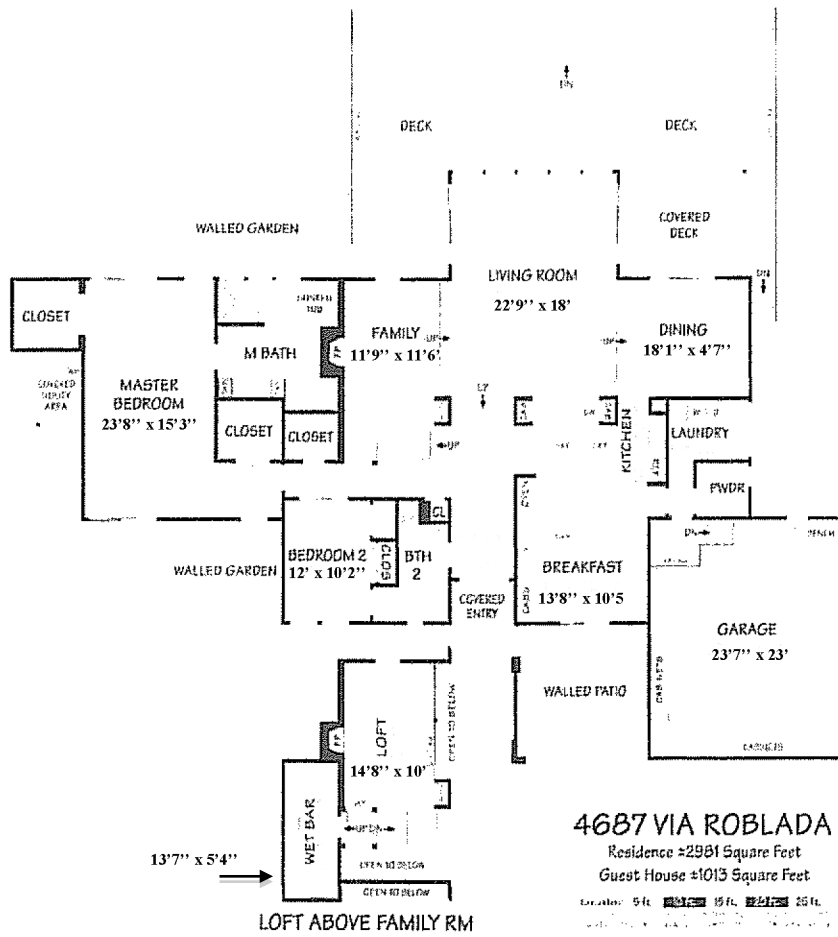

4687 Via Roblada

4687 VIA ROBLADA
 Residence ~2981 Square Feet
 Guest House ~1013 Square Feet
 Location: 54 ft. 15 ft. 25 ft. 25 ft.