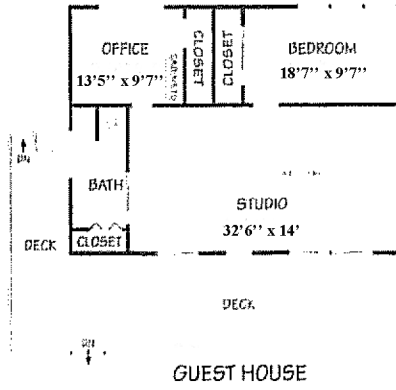

4687 Via Roblada

4687 VIA ROBLADA
 Residence ~2981 Square Feet
 Guest House ~1013 Square Feet
 Location: 54 ft. 15 ft. 25 ft. 25 ft.